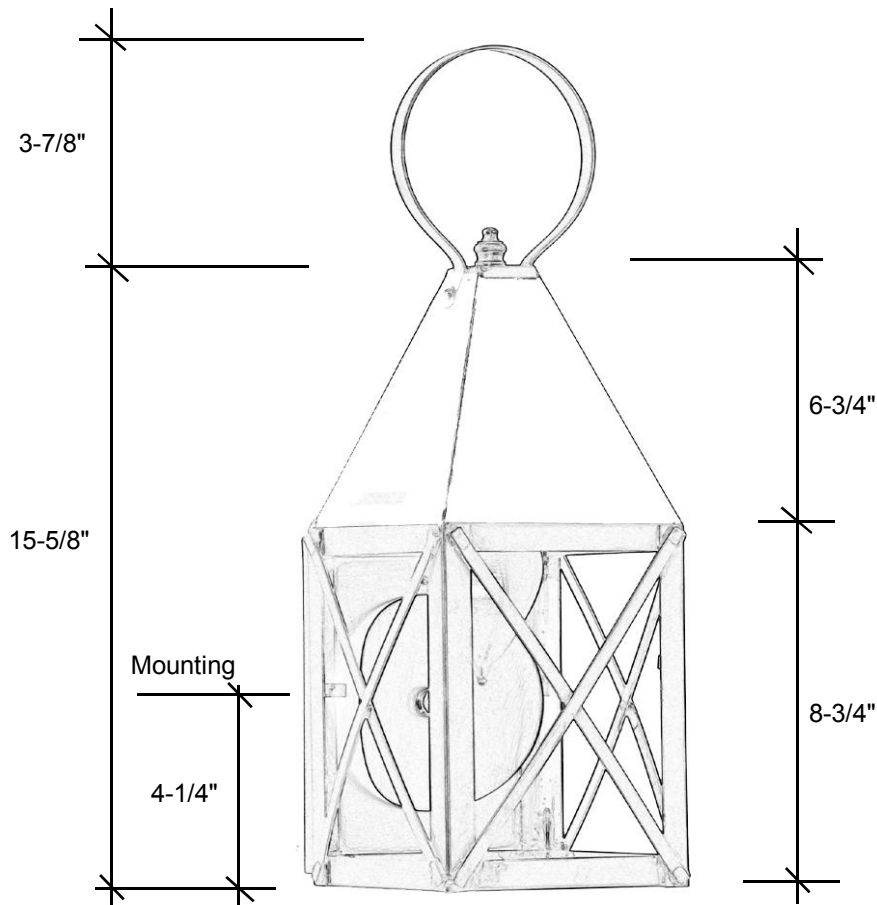

## 3631

19.50"L x 6.50"W x 7"D

This fixture comes standard with clear glass, but seedy is available, and has (1) edison base socket that is listed for 60W.

The finishes available are:

Raw Brass (RWB) / Raw Copper (RWC)  
Antique Brass (AB) / Antique Copper (AC)  
Blackened Brass (DAB) / Blackened Copper (DAC)  
Antique Copper Verde (ACV) / Copper Verde (CV)  
Rust (RT) / Oil Rubbed Brass (ORB)

### Canopy Backplate 8"L x 5-1/2"W

Please note the dimensions stated above are approximate.