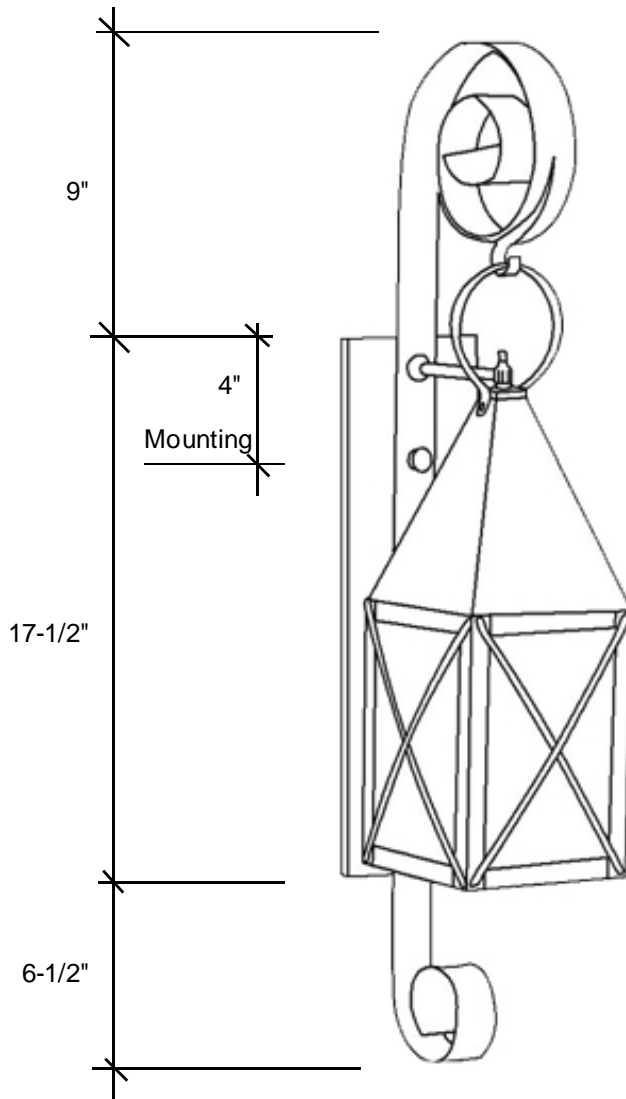

Fourteenth Colony

LIGHTING

797 Roland Street • Memphis, Tennessee 38104 • (901) 272-7007 • FAX: (901) 272-0365

3631-1X

33"L x 6.5"W x 9"D

This fixture comes standard with clear glass, but seedy is available, and has (1) edison base socket listed at 60W.

Backplate 17.5"L x 5"W

Please note the dimensions stated above are approximate.