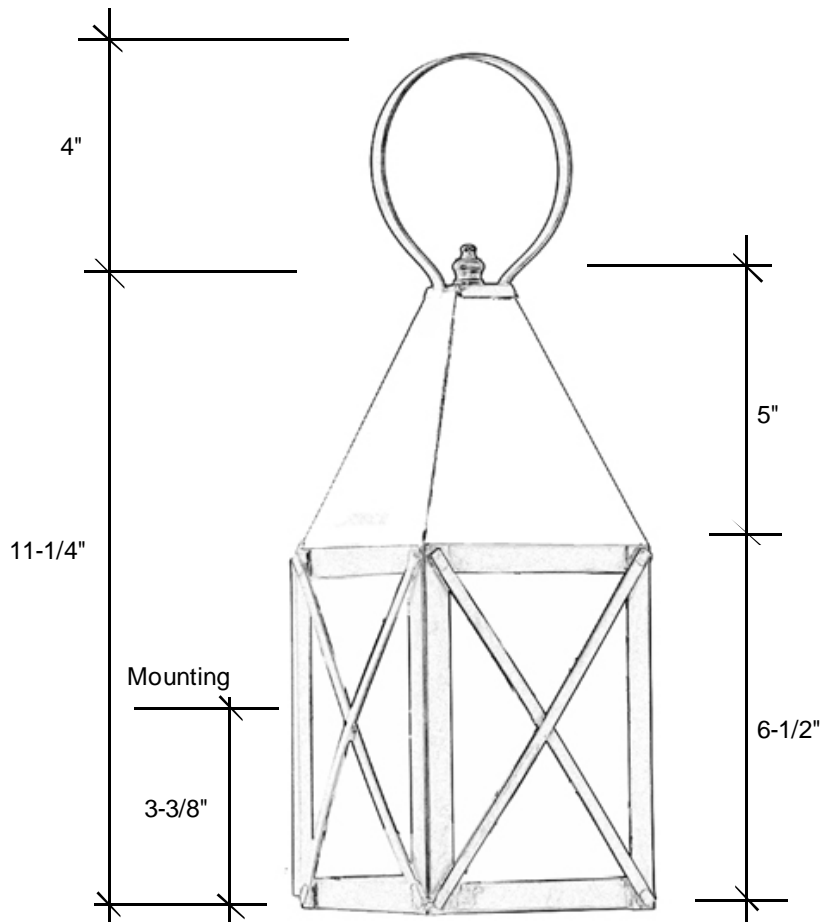

Fourteenth Colony

LIGHTING

797 Roland Street • Memphis, Tennessee 38104 • (901) 272-7007 • FAX: (901) 272-0365

3621

15.50"L x 5"W x 5.50"D

This fixture comes standard with clear glass, but seeded is available, and has (1) edison base socket that is listed for 60W.

Canopy Backplate 6-1/8"L x 4-1/4"W

Please note the dimensions stated above are approximate.