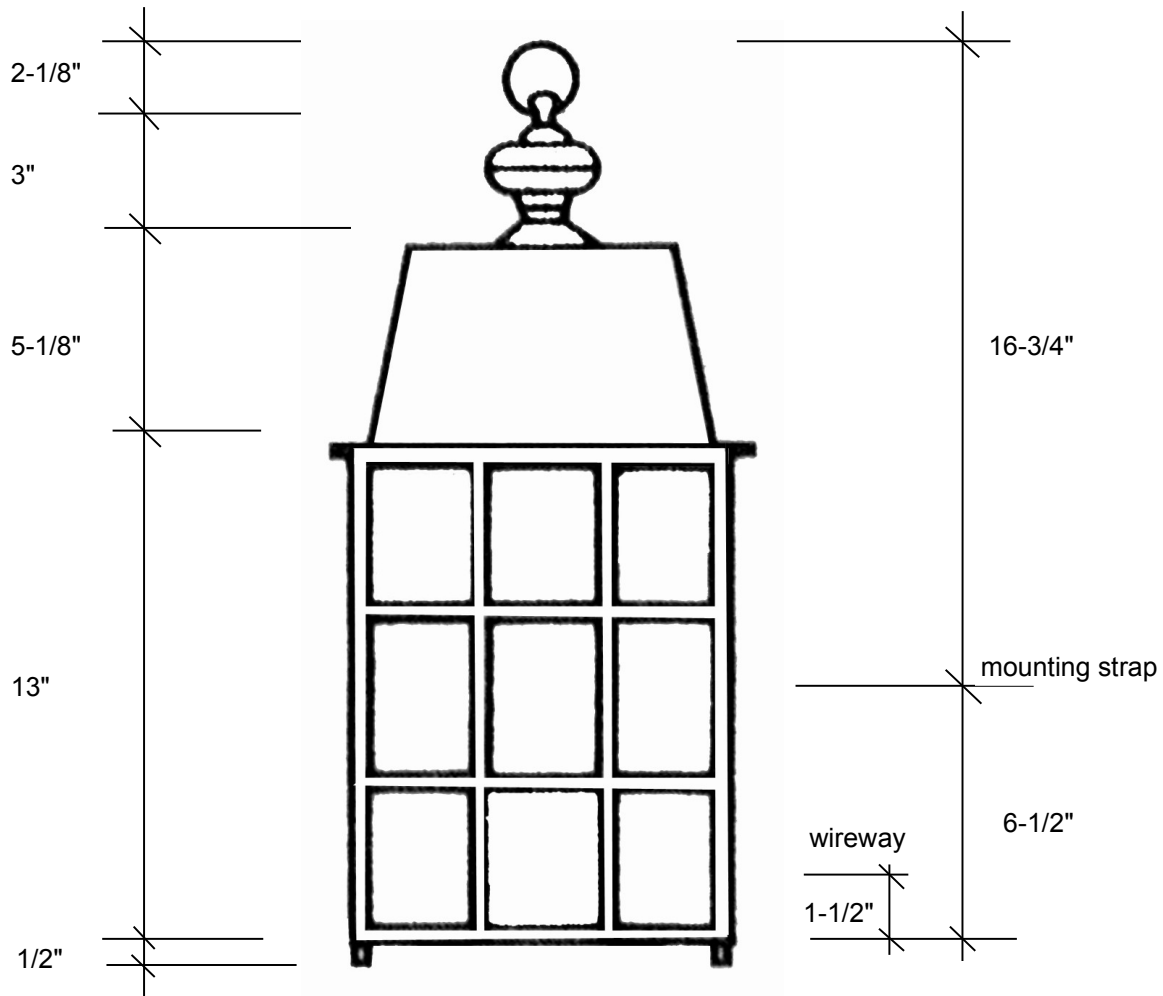

Fourteenth Colony

LIGHTING

797 Roland Street • Memphis, Tennessee 38104 • (901) 272-7007 • FAX: (901) 272-0365

3551

23.75"L x 11"W x 8"D

This fixture comes standard with seedy glass, but clear is available, and has (2) candelabra sockets that are listed for 60W each.

Canopy Backplate 11"L x 8"W

Please note the dimensions stated above are approximate.