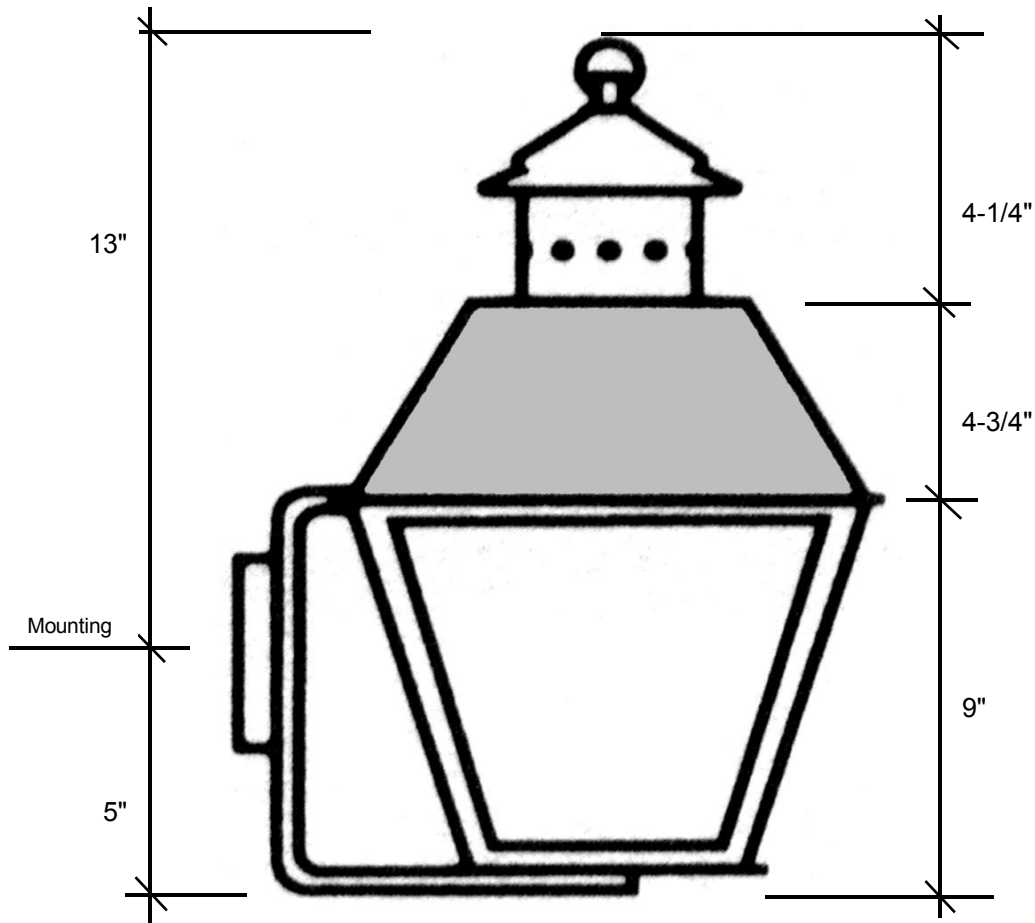

## 3441

18"L x 12"W x 14.5"D

This fixture comes standard with clear glass, but seeded is available, and has a (1) edison socket that is listed for 60W with an option of a 4-light cluster that is listed for 40W each socket.

**Backplate 5"L x 5"W**

Please note the dimensions above are approximate