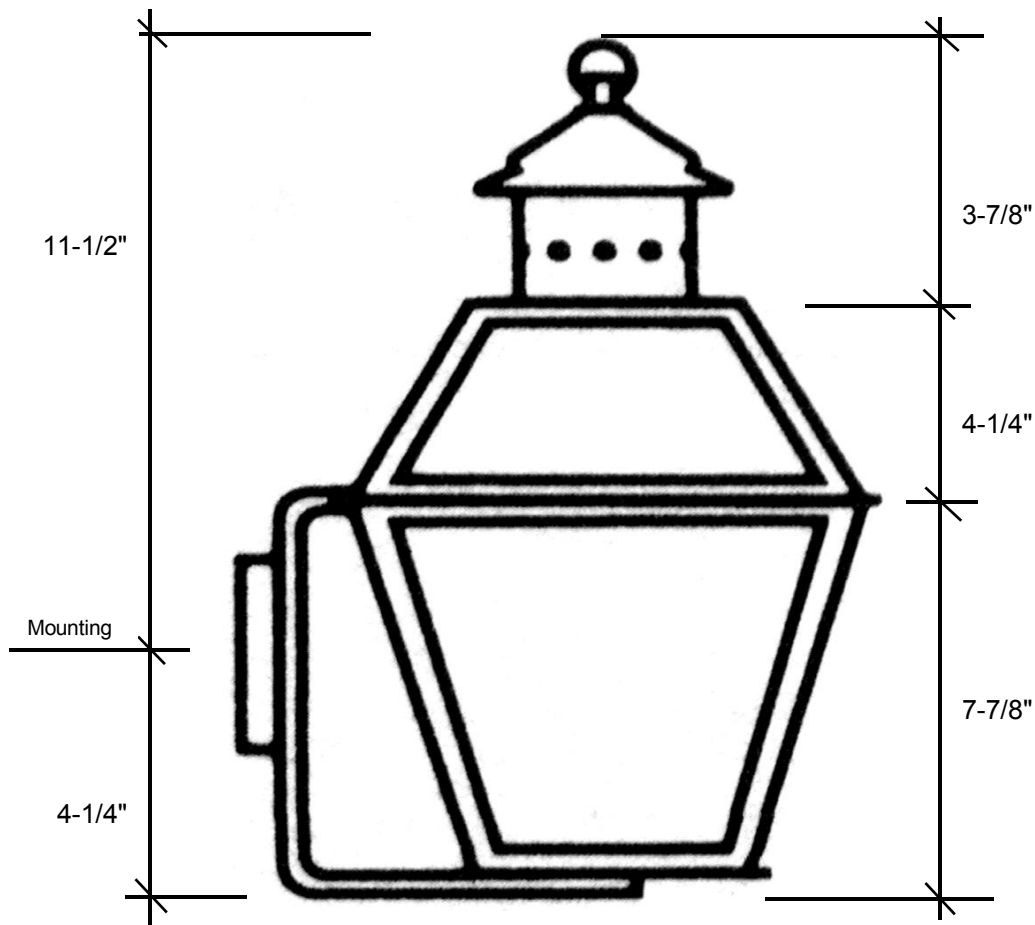

## 3401

15.75"L x 10"W x 12.75"D

This fixture comes standard with clear glass, but seeded is available, and has a (1) edison socket that is listed for 60W with an option of a 4-light cluster that is listed for 40W each socket.

**Backplate 5"L x 5"W**

Please note the dimensions above are approximate