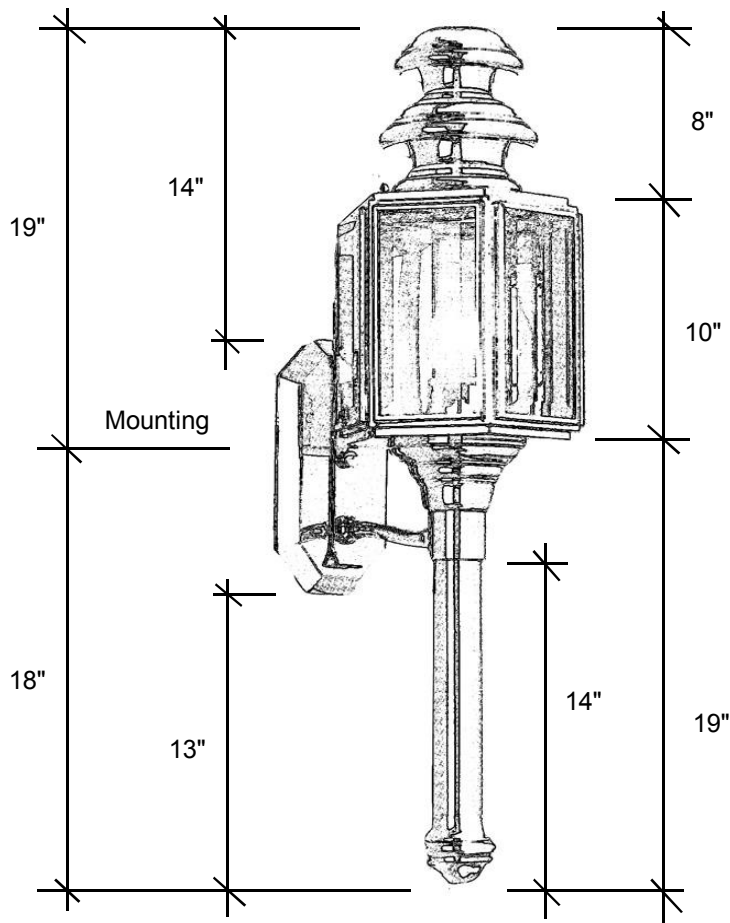

Fourteenth Colony

LIGHTING

797 Roland Street • Memphis, Tennessee 38104 • (901) 272-7007 • FAX: (901) 272-0365

3311

37"L x 9"W x 10.5"D

This fixture comes standard with clear beveled glass, but seeded is available, and has (1) edison base socket that is listed for 60W.

Backplate 10"L x 5"W

Please note the dimensions stated above are approximate.